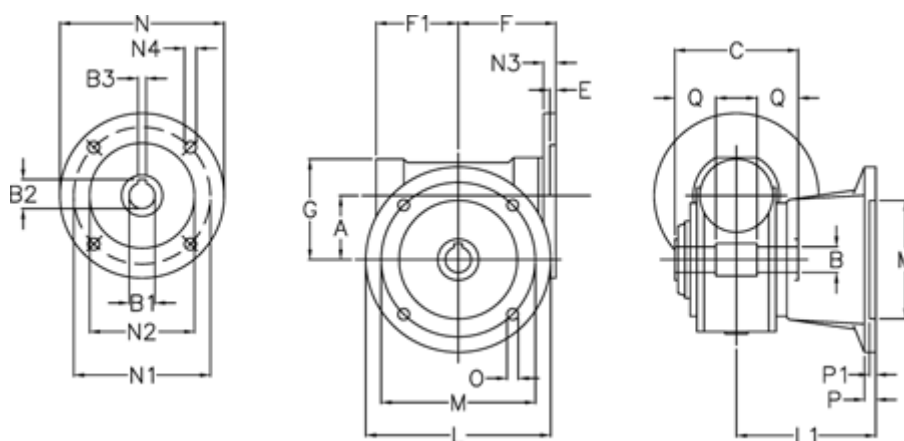

Article number: 390204900762210

Description: Worm gear
VF 49-FA2-7-63B5

Measures

A	= 49.5	F1	= 63	N2	= 95
B	= 25 H7	G	= 80	N3	= 10.5
B1 E7	= 11	L	= 125	N4	= 9.5
B2	= 12.8	L1	= 115	O	= 10.5
B3 H9	= 4	M	= 90	P	= 12
C	= 82	M1	= 70	P1	= 10
E	= 3	N	= 140	Q	= 22.5
F	= 70	N1	= 115		